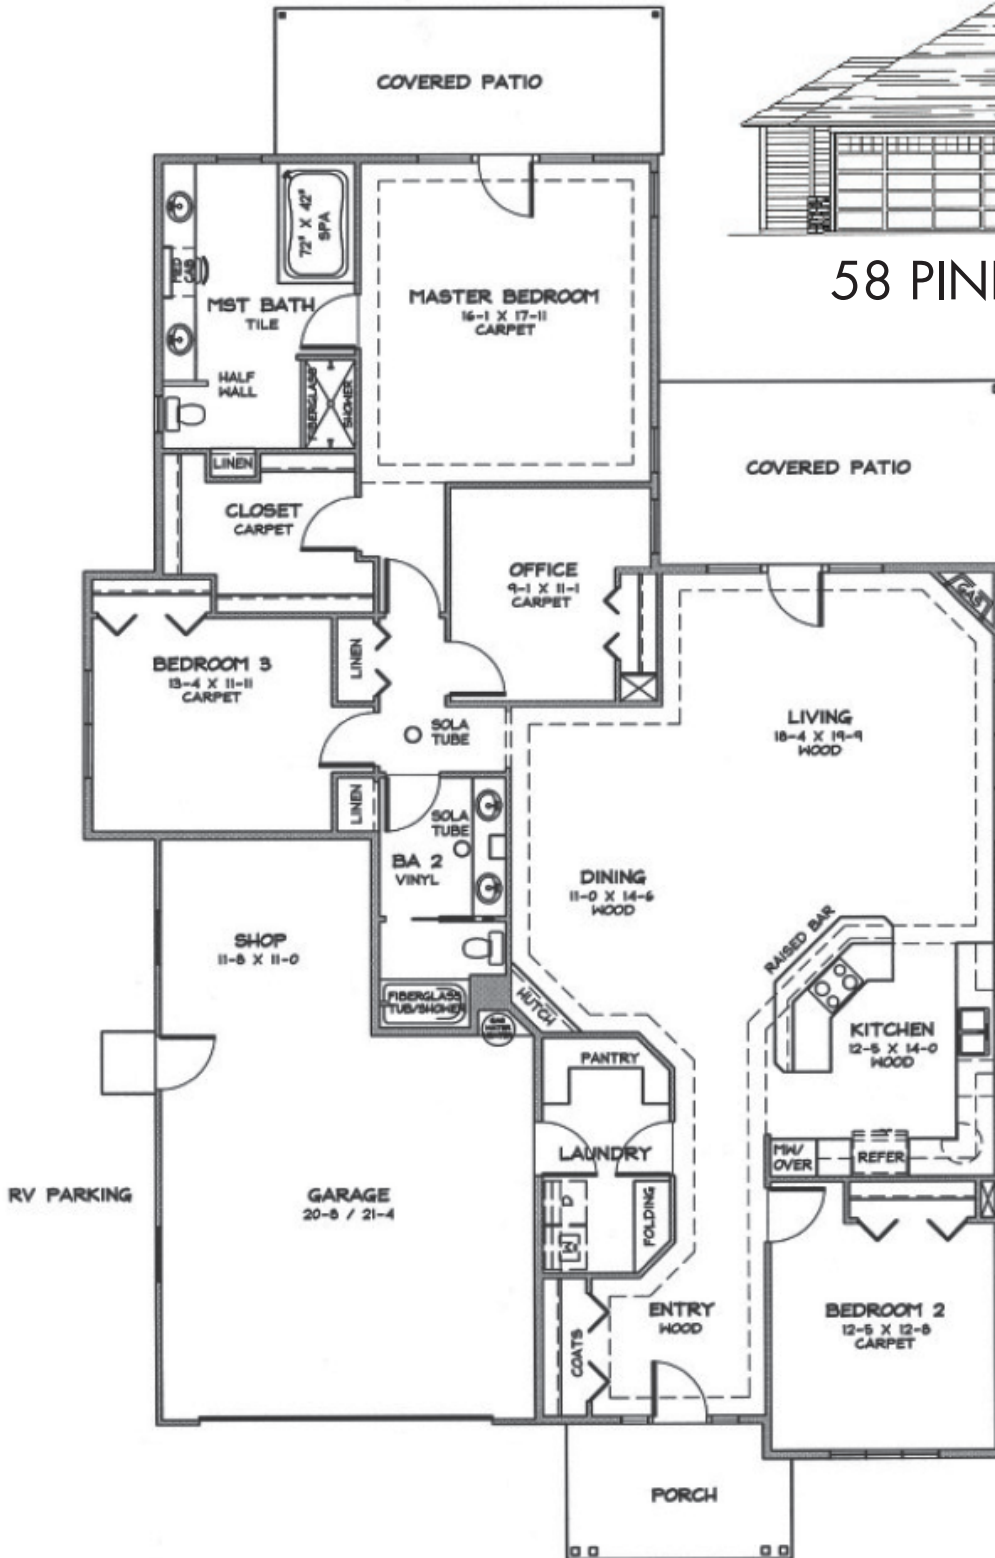

58 PINE RIDGE LANE

3 Bedrooms, Office  
2 Baths  
2 Car Garage w/Shop  
RV Parking  
2396 Sq ft