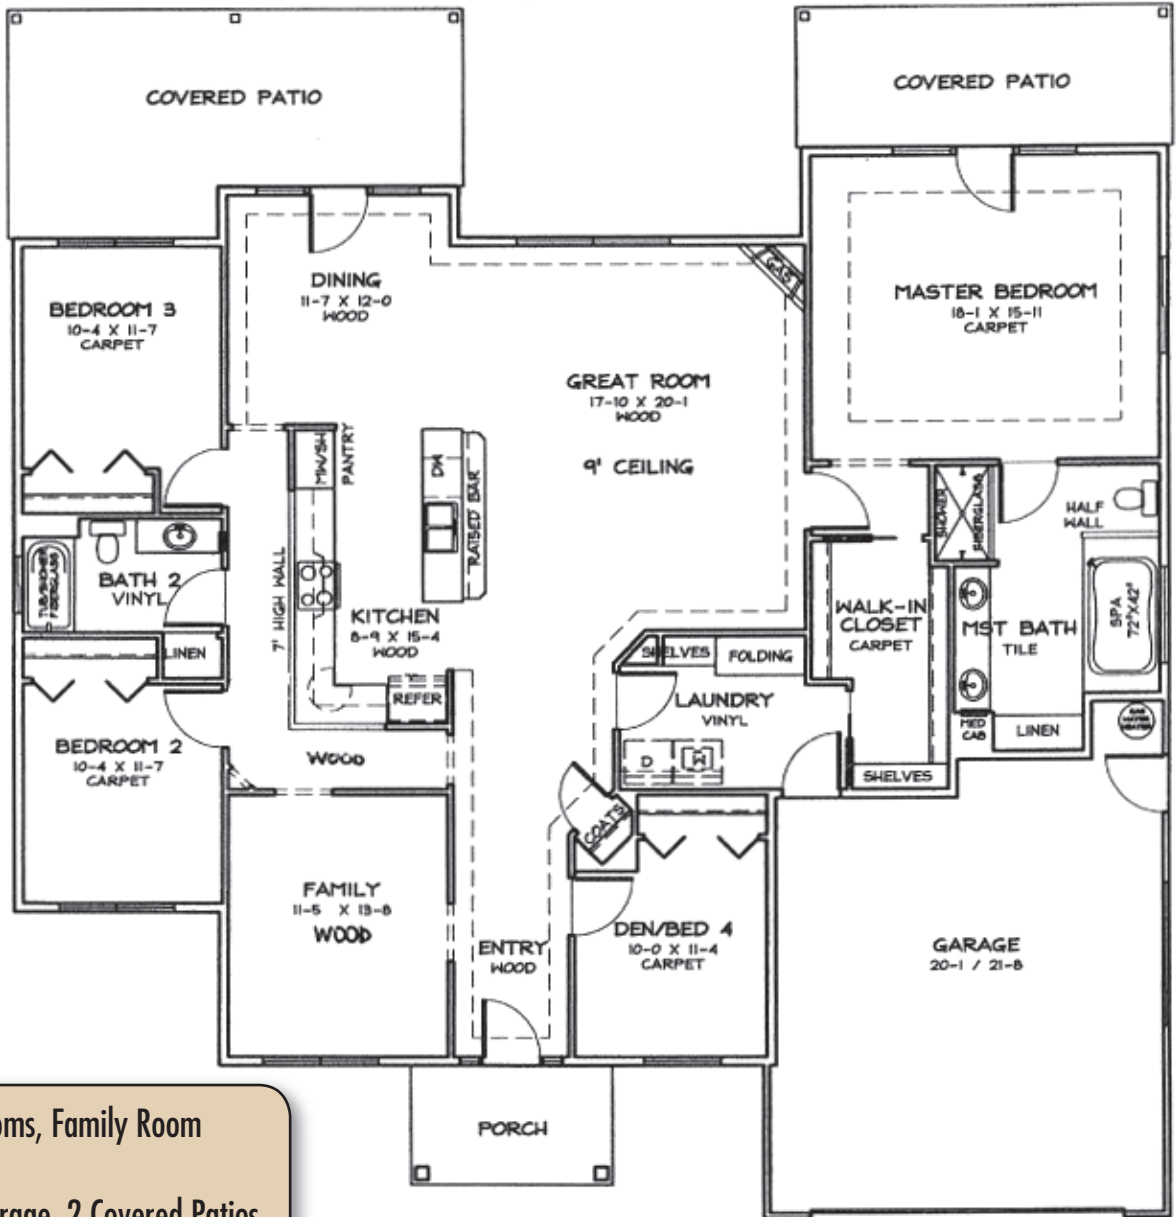

1990 BLUE GRASS DRIVE

4 Bedrooms, Family Room
2 Baths
2 Car Garage, 2 Covered Patios
2317 Sq ft